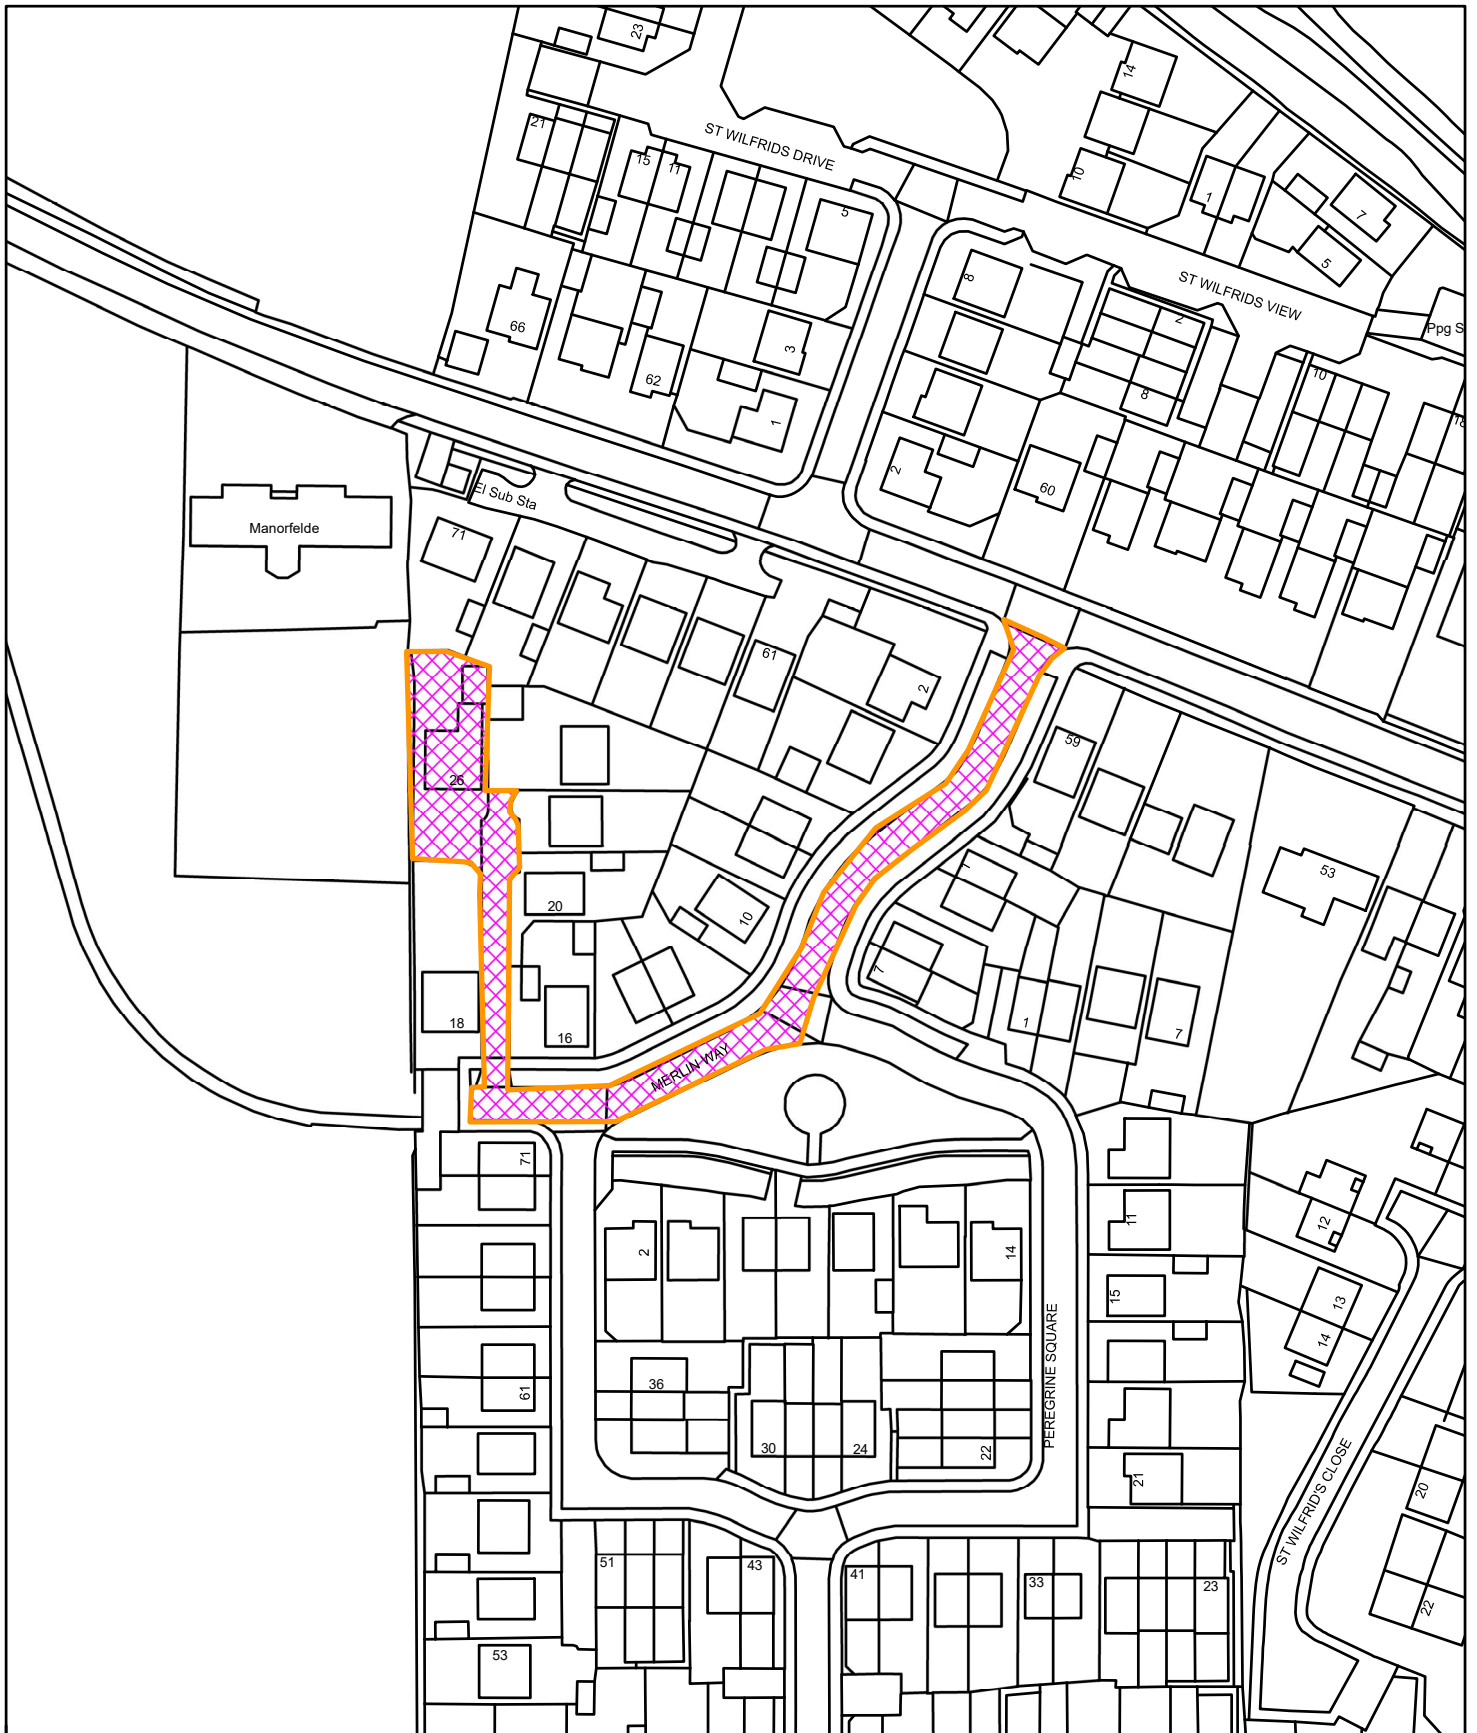

26 Merlin Way, Brayton
2022/0941/HPA

Reproduced from the Ordnance Survey mapping with the permission of Her Majesty's Stationary Office. Unauthorised reproduction infringes Crown Copyright and may lead to prosecution or civil proceedings © Crown Copyright
Selby District Council Licence No. 100018656
This copy has been produced specifically for Planning and Building Control purposes only.
No further copies may be made.

N
1:1,250